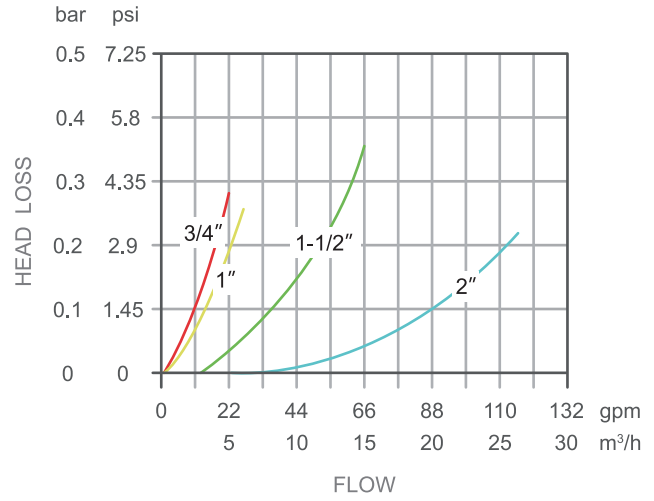

Complete specifications, 3/4", 1", 1-1/2", 2".

03

壳体材质为高性能工程塑料, 坚固耐用, 最大承压可达 0.8Mpa / 116psi。

Filter shell is made of glassfiber reinforced plastic, sturdy and durable, with maximum pressure up to 0.8Mpa/ 116psi.

04

壳体端口设计为螺纹接口, 安装便捷, 可快速拆卸排污。

Threaded connections for quick installation, dismantlement and cleaning.

05

设计压力表接口, 可方便安装压力表。

Pressure gauge connection is available.

BOD 100 DISC HEAD LOSS
130 MICRON

BOD 100 SCREEN HEAD LOSS
130 MICRON

产品型号 Model	接口尺寸 Connection		产品尺寸 Dimensions inch (mm)			重量 Weight (g)
	A	B	W	X	D	
D100D20B130	3/4" BSP	3/4" BSP	6.77	4.33	7.44	276
D100D20N130	3/4" NPT	3/4" NPT	172	110	189	
D100D25B130	1" BSP	1" BSP	7.2	4.33	7.68	282
D100D25N130	1" NPT	1" NPT	183	110	195	
D100D40B130	1-1/2" BSP	1-1/2" BSP	8.3	4.8	9.13	392
D100D40N130	1-1/2" NPT	1-1/2" NPT	211	122	232	
D100D50B130	2" BSP	2" BSP	9.6	6.73	12.28	650
D100D50N130	2" NPT	2" NPT	244	171	312	
D100S20B130	3/4" BSP	3/4" BSP	6.77	4.33	7.44	196
D100S20N130	3/4" NPT	3/4" NPT	172	110	189	
D100S25B130	1" BSP	1" BSP	7.2	4.33	7.68	198
D100S25N130	1" NPT	1" NPT	183	110	195	
D100S40B130	1-1/2" BSP	1-1/2" BSP	8.3	4.8	9.13	312
D100S40N130	1-1/2" NPT	1-1/2" NPT	211	122	232	
D100S50B130	2" BSP	2" BSP	9.6	6.73	12.28	570
D100S50N130	2" NPT	2" NPT	244	171	312	