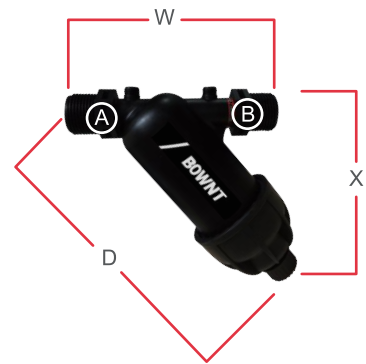

Complete specifications, 3/4", 1", 1-1/2", 2".

03

壳体材质为高性能工程塑料, 坚固耐用, 最大承压可达 0.8Mpa / 116psi。

Filter shell is made of glassfiber reinforced plastic, sturdy and durable, with maximum pressure up to 0.8Mpa/ 116psi.

04

壳体端口设计为螺纹接口, 安装便捷, 可快速拆卸排污。

Threaded connections for quick installation, dismantlement and cleaning.

05

设计压力表接口, 可方便安装压力表。

Pressure gauge connection is available.

BOD 100 DISC HEAD LOSS
130 MICRON

BOD 100 SCREEN HEAD LOSS
130 MICRON

产品型号 Model	接口尺寸 Connection		产品尺寸 Dimensions inch (mm)			重量 Weight (g)
	A	B	W	X	D	
D100D20B130	3/4" BSP	3/4" BSP	6.77	4.33	7.44	276
D100D20N130	3/4" NPT	3/4" NPT	172	110	189	
D100D25B130	1" BSP	1" BSP	7.2	4.33	7.68	282
D100D25N130	1" NPT	1" NPT	183	110	195	
D100D40B130	1-1/2" BSP	1-1/2" BSP	8.3	4.8	9.13	392
D100D40N130	1-1/2" NPT	1-1/2" NPT	211	122	232	
D100D50B130	2" BSP	2" BSP	9.6	6.73	12.28	650
D100D50N130	2" NPT	2" NPT	244	171	312	
D100S20B130	3/4" BSP	3/4" BSP	6.77	4.33	7.44	196
D100S20N130	3/4" NPT	3/4" NPT	172	110	189	
D100S25B130	1" BSP	1" BSP	7.2	4.33	7.68	198
D100S25N130	1" NPT	1" NPT	183	110	195	
D100S40B130	1-1/2" BSP	1-1/2" BSP	8.3	4.8	9.13	312
D100S40N130	1-1/2" NPT	1-1/2" NPT	211	122	232	
D100S50B130	2" BSP	2" BSP	9.6	6.73	12.28	570
D100S50N130	2" NPT	2" NPT	244	171	312	