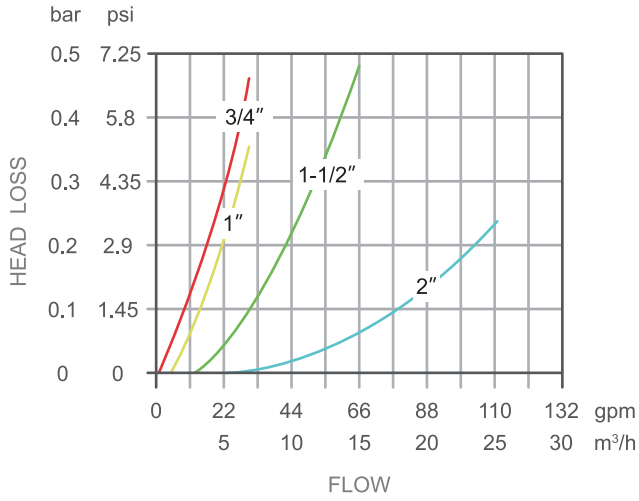

Complete specifications, 3/4", 1", 1-1/2", 2".

03

壳体材质为高性能工程塑料, 坚固耐用, 最大承压可达 0.8Mpa / 116psi。

Filter shell is made of glassfiber reinforced plastic, sturdy and durable, with maximum pressure up to 0.8Mpa/ 116psi.

04

壳体端口设计为螺纹接口, 安装便捷, 可快速拆卸排污。

Threaded connections for quick installation, dismantlement and cleaning.

05

设计压力表接口, 可方便安装压力表。

Pressure gauge connection is available.

BOD 100 DISC HEAD LOSS
130 MICRON

BOD 100 SCREEN HEAD LOSS
130 MICRON

产品型号 Model	接口尺寸 Connection		产品尺寸 Dimensions inch (mm)			重量 Weight (g)
	A	B	W	X	D	
D100D20B130	3/4" BSP	3/4" BSP	6.77	4.33	7.44	276
D100D20N130	3/4" NPT	3/4" NPT	172	110	189	
D100D25B130	1" BSP	1" BSP	7.2	4.33	7.68	282
D100D25N130	1" NPT	1" NPT	183	110	195	
D100D40B130	1-1/2" BSP	1-1/2" BSP	8.3	4.8	9.13	392
D100D40N130	1-1/2" NPT	1-1/2" NPT	211	122	232	
D100D50B130	2" BSP	2" BSP	9.6	6.73	12.28	650
D100D50N130	2" NPT	2" NPT	244	171	312	
D100S20B130	3/4" BSP	3/4" BSP	6.77	4.33	7.44	196
D100S20N130	3/4" NPT	3/4" NPT	172	110	189	
D100S25B130	1" BSP	1" BSP	7.2	4.33	7.68	198
D100S25N130	1" NPT	1" NPT	183	110	195	
D100S40B130	1-1/2" BSP	1-1/2" BSP	8.3	4.8	9.13	312
D100S40N130	1-1/2" NPT	1-1/2" NPT	211	122	232	
D100S50B130	2" BSP	2" BSP	9.6	6.73	12.28	570
D100S50N130	2" NPT	2" NPT	244	171	312	